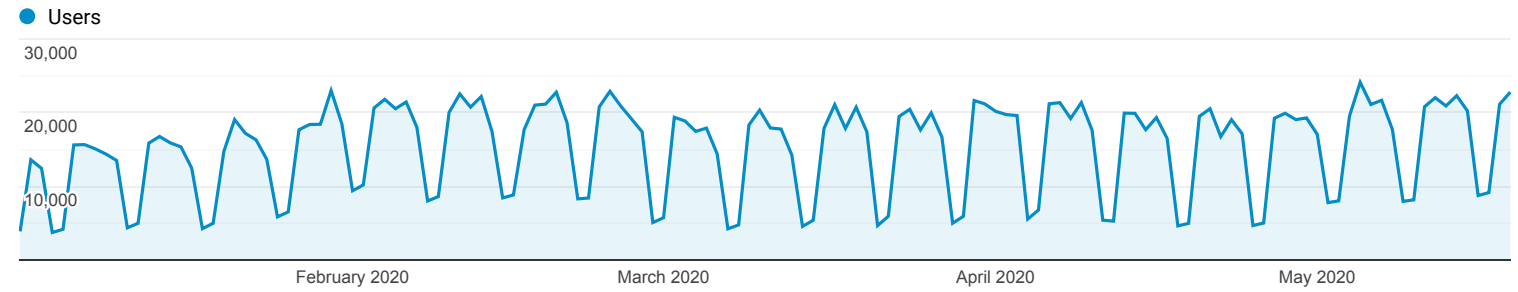

Browser & OS

All Users
100.00% Users

Jan 1, 2020 - May 19, 2020

Explorer

Summary

Browser	Sessions	Sessions
	2,596,226 % of Total: 100.00% (2,596,226)	2,596,226 % of Total: 100.00% (2,596,226)
1. Chrome	1,075,022	41.41%
2. Internet Explorer	931,540	35.88%
3. Safari	327,260	12.61%
4. Edge	121,354	4.67%
5. Firefox	80,695	3.11%
6. Samsung Internet	24,306	0.94%
7. Safari (in-app)	14,428	0.56%
8. Android Webview	13,955	0.54%
9. UC Browser	2,594	0.10%
10. Opera	1,977	0.08%

Contribution to total:
Sessions

Rows 1 - 10 of 51