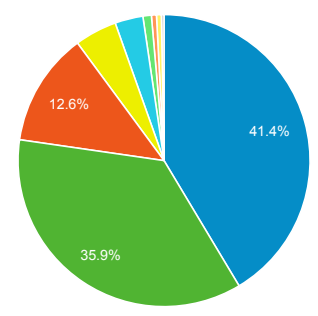

Browser & OS

All Users
100.00% Users

Jan 1, 2020 - May 19, 2020

Explorer

Summary

Browser	Sessions	Sessions
	2,596,226 % of Total: 100.00% (2,596,226)	2,596,226 % of Total: 100.00% (2,596,226)
1. Chrome	1,075,022	41.41%
2. Internet Explorer	931,540	35.88%
3. Safari	327,260	12.61%
4. Edge	121,354	4.67%
5. Firefox	80,695	3.11%
6. Samsung Internet	24,306	0.94%
7. Safari (in-app)	14,428	0.56%
8. Android Webview	13,955	0.54%
9. UC Browser	2,594	0.10%
10. Opera	1,977	0.08%

Contribution to total:
Sessions

Rows 1 - 10 of 51